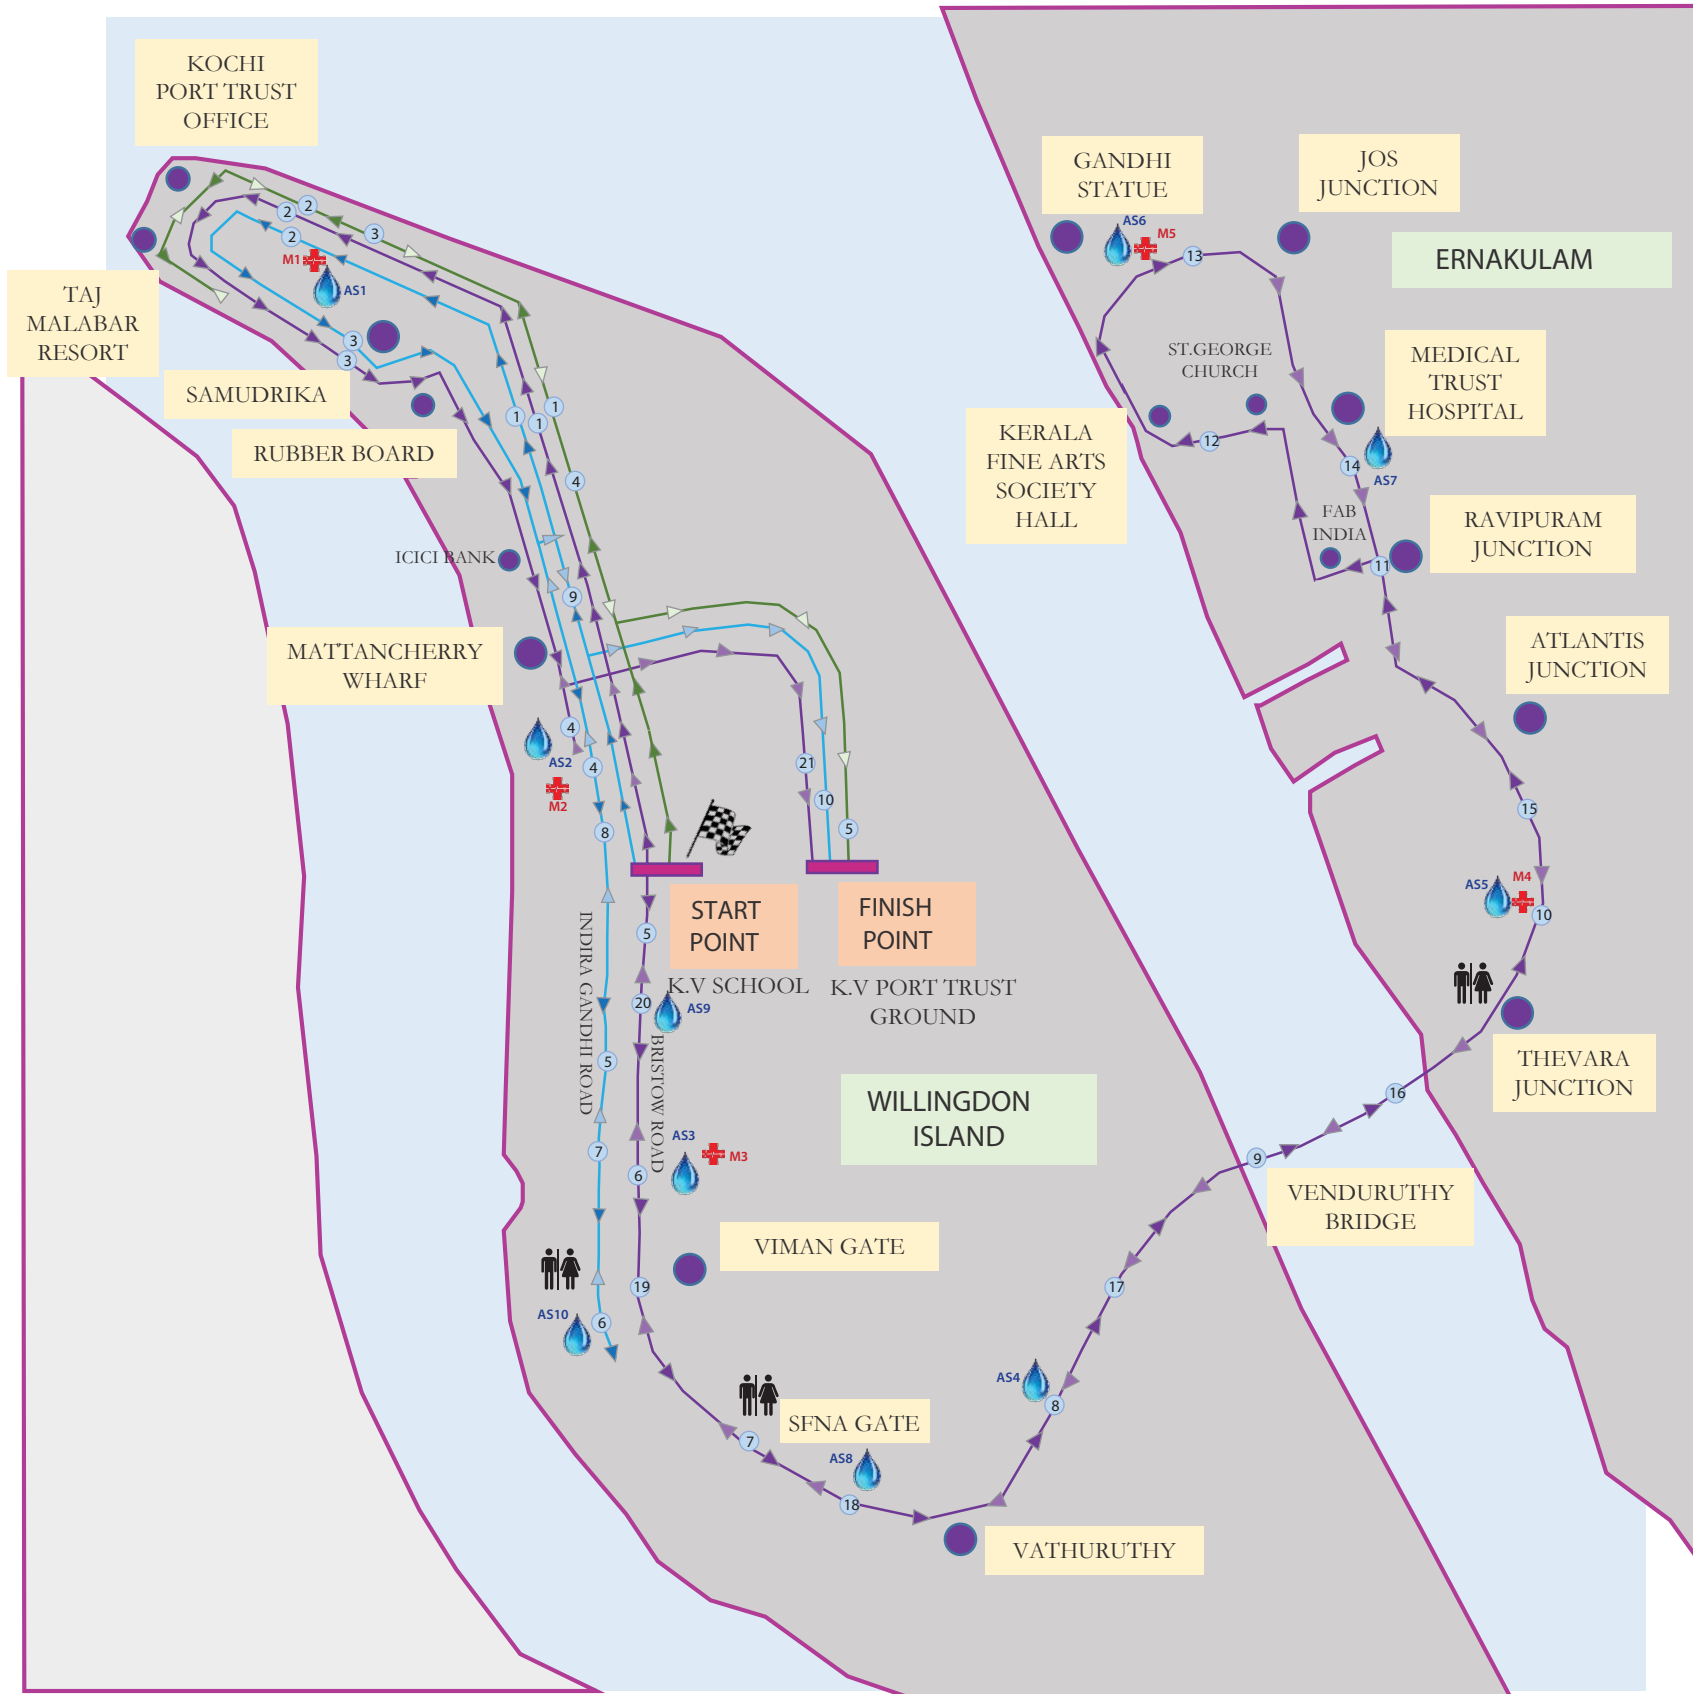

KOCHI NAVY MARATHON

लहरें ज़मीन पर

2018

COURSE MAP

-  **START/ FINSH POINT**
-  **LANDMARKS**
-  **5K ROUTE**
Bristow Rd. Bus Stop - BTP Jetty & Back
-  **10 K ROUTE**
Bristow Rd. Bus Stop-Samudrika-New Toll Booth & Back
-  **21 K ROUTE**
Bristow Rd. Bus Stop-Samudrika-Mattachery Wharf -Bristow Rd-Venduruthy Bridge-Gandhi Statue & Back
-  **HYDRATION/AID STATION (AS)**
-  **TOILET**
Nr. 10 km Turn-around
Nr. Thevara jn.
Nr. SFNA Gate
-  **MEDICAL TENT**

AID STATION (AS)	MEDICAL (M)	LOCATION
1	 (M1)	Nr. Central Accounts Dept.
2	 (M2)	Nr. Storage Depot
3	 (M3)	Nr. Container Corp. of India
4		Nr. Deliverance Church
5	 (M4)	Nr. CCPLM Anglo Indian High school

AID STATION	MEDICAL	LOCATION
6	 (M5)	Nr. Gandhi Statue
7		Nr. Tomson Electronics
8		Nr. SFNA Gate
9		Nr. HHA Tank Terminal
10		Nr. New Toll Booth

Race Start Timings

21 km: 0545 Hrs
10 km: 0600 Hrs
05 km: 0645 Hrs

Venue:
KV Port Trust Ground